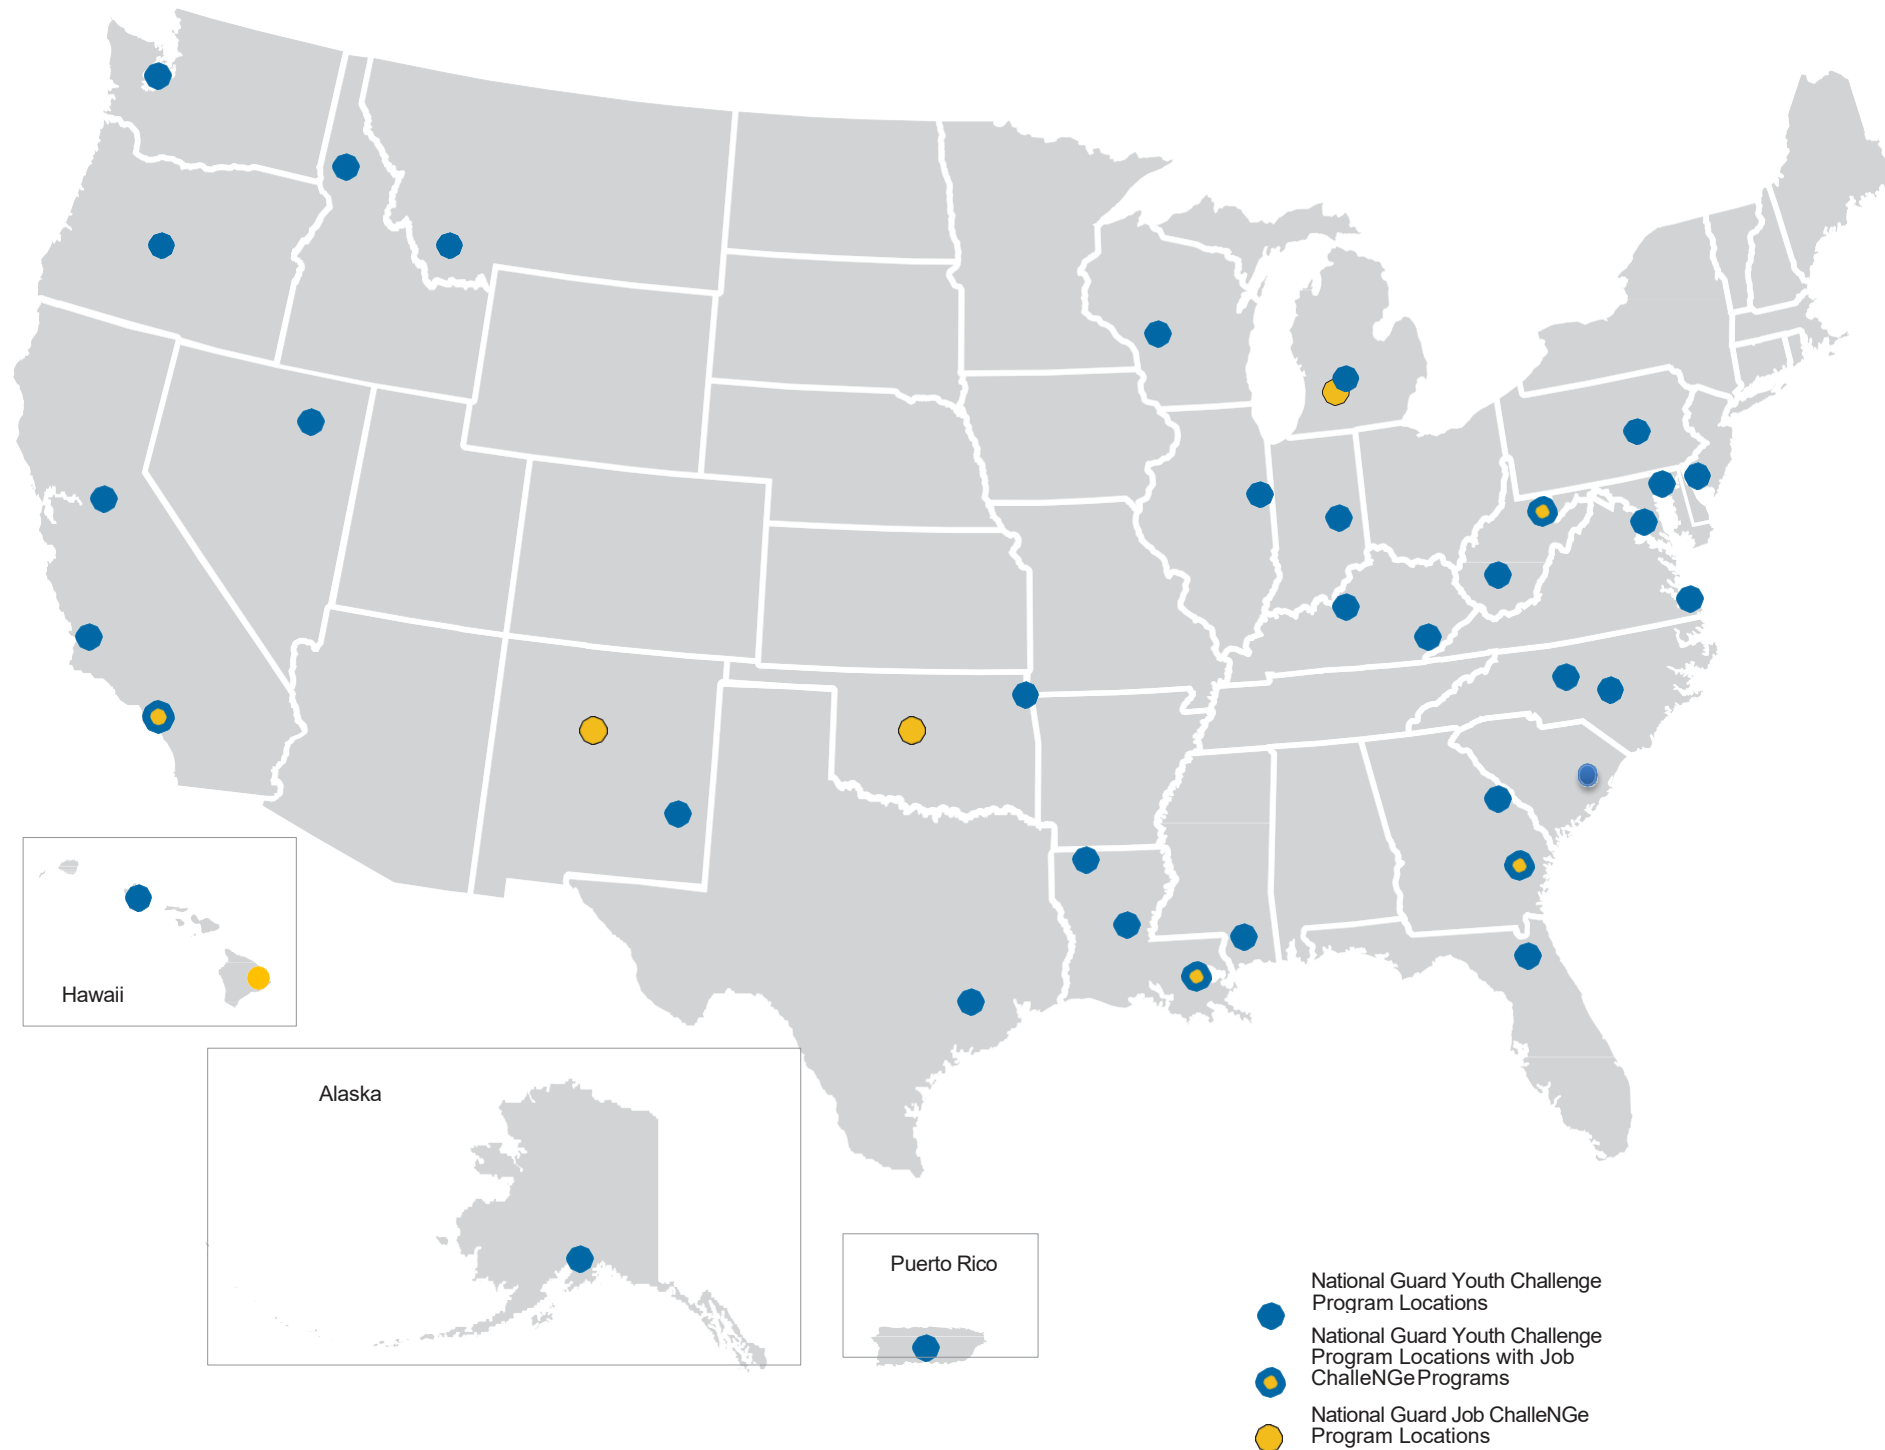

# National Guard Youth Challenge Program Locations

| Total Locations-41 |   | Total States-29                  |
|--------------------|---|----------------------------------|
| State              | Project   | Location                         |
| AK                 | Alaska Youth ChalleNGe Academy                    | Fort Richardson                  |
| CA                 | Grizzly Youth ChalleNGe Academy                   | Camp San Luis Obispo             |
|                    | Sunburst Youth ChalleNGe Academy                  | Los Alamitos                     |
|                    | California Job ChalleNGe Academy                  |                                  |
|                    | Discovery Youth ChalleNGe Academy                 | Lathrop                          |
| DC                 | Capital Guardian Youth ChalleNGe Academy          | Laurel, MD                       |
| FL                 | Florida Youth ChalleNGe Academy                   | Camp Blanding                    |
| GA                 | Fort Eisenhower Youth ChalleNGe Academy           | Fort Eisenhower                  |
|                    | Fort Stewart Youth ChalleNGe Academy              | Fort Stewart                     |
|                    | Georgia Job ChalleNGe Academy                     |                                  |
| HI                 | Kalaeloa Youth ChalleNGe Academy                  | Kapolei                          |
|                    | Hawaii Job ChalleNGe Academy                      | Hilo                             |
| ID                 | Idaho Youth ChalleNGe Academy                     | Pierce                           |
| IL                 | Lincoln's Youth ChalleNGe Academy                 | Rantoul                          |
| IN                 | Hoosier Youth ChalleNGe Academy                   | Knightstown                      |
| KY                 | Bluegrass Youth ChalleNGe Academy                 | Fort Knox                        |
|                    | Appalachian Youth ChalleNGe Academy               | Grays Knob                       |
| LA                 | Training Center Pineville Youth Challenge Academy | Pineville                        |
|                    | Camp Minden Youth ChalleNGe Academy               | Minden                           |
|                    | Gillis Long Youth ChalleNGe Academy               | Carville                         |
|                    | Louisiana Job ChalleNGe Academy                   |                                  |
| MD                 | Freestate Youth ChalleNGe Academy                 | Aberdeen Proving Grounds         |
| MI                 | Michigan Youth ChalleNGe Academy                  | Battle Creek                     |
|                    | Michigan Job Challenge Academy                    | Fort Custer                      |
| MS                 | Mississippi Youth ChalleNGe Academy               | Camp Shelby                      |
| MT                 | Montana Youth ChalleNGe Academy                   | Dillon                           |
|                    | Tarheel Youth ChalleNGe Academy                   | Salemberg                        |
| NC                 | Tarheel Youth ChalleNGe Academy                   | New London                       |
|                    | Tarheel Youth ChalleNGe Academy                   | Sea Girt                         |
| NJ                 | New Jersey Youth ChalleNGe Academy                | Albuquerque                      |
|                    | New Mexico Job ChalleNGe Academy                  | Roswell                          |
| NM                 | New Mexico Youth ChalleNGe Academy                | Carlin                           |
|                    | BattleBorn Youth ChalleNGe Academy                | Pryor                            |
| OK                 | Thunderbird Youth ChalleNGe Academy               | Oklahoma City                    |
|                    | Sooner Job ChalleNGe Academy                      | Bend                             |
| OR                 | Oregon Youth ChalleNGe Academy                    | Fort Indiantown Gap              |
| PA                 | Keystone State Youth ChalleNGe Academy            | Juana Diaz                       |
| PR                 | Puerto Rico Youth ChalleNGe Academy               | McCrary Training Center          |
| SC                 | South Carolina Youth Challenge Academy            | Eagle Lake                       |
| TX                 | Texas Youth ChalleNGe Academy                     | Camp Pendleton in Virginia Beach |
| VA                 | Commonwealth Youth ChalleNGe Academy              | Bremerton                        |
| WA                 | Washington Youth ChalleNGe Academy                | Fort McCoy                       |
| WV                 | Mountaineer Youth ChalleNGe Academy--North        | Camp Dawson                      |
|                    | West Virginia Job ChalleNGe Academy               |                                  |
|                    | Mountaineer Youth ChalleNGe Academy--South        | Montgomery                       |